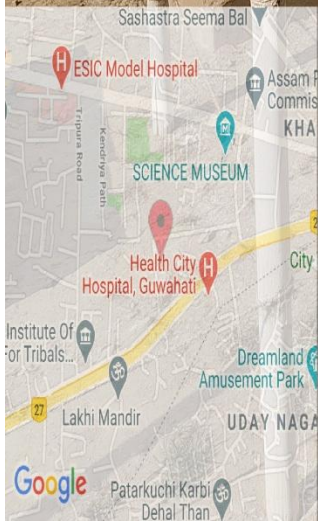

Interior view of Day Care Centre, KKHSOU, Khanapara, Guwahati-22

Interior view of Day Care Centre, KKHSOU, Khanapara, Guwahati-22

University Canteen, KKHSOU, Khanapara, Guwahati-22

NH27, Resham Nagar, Khanapara, Guwahati, Assam 781022, India